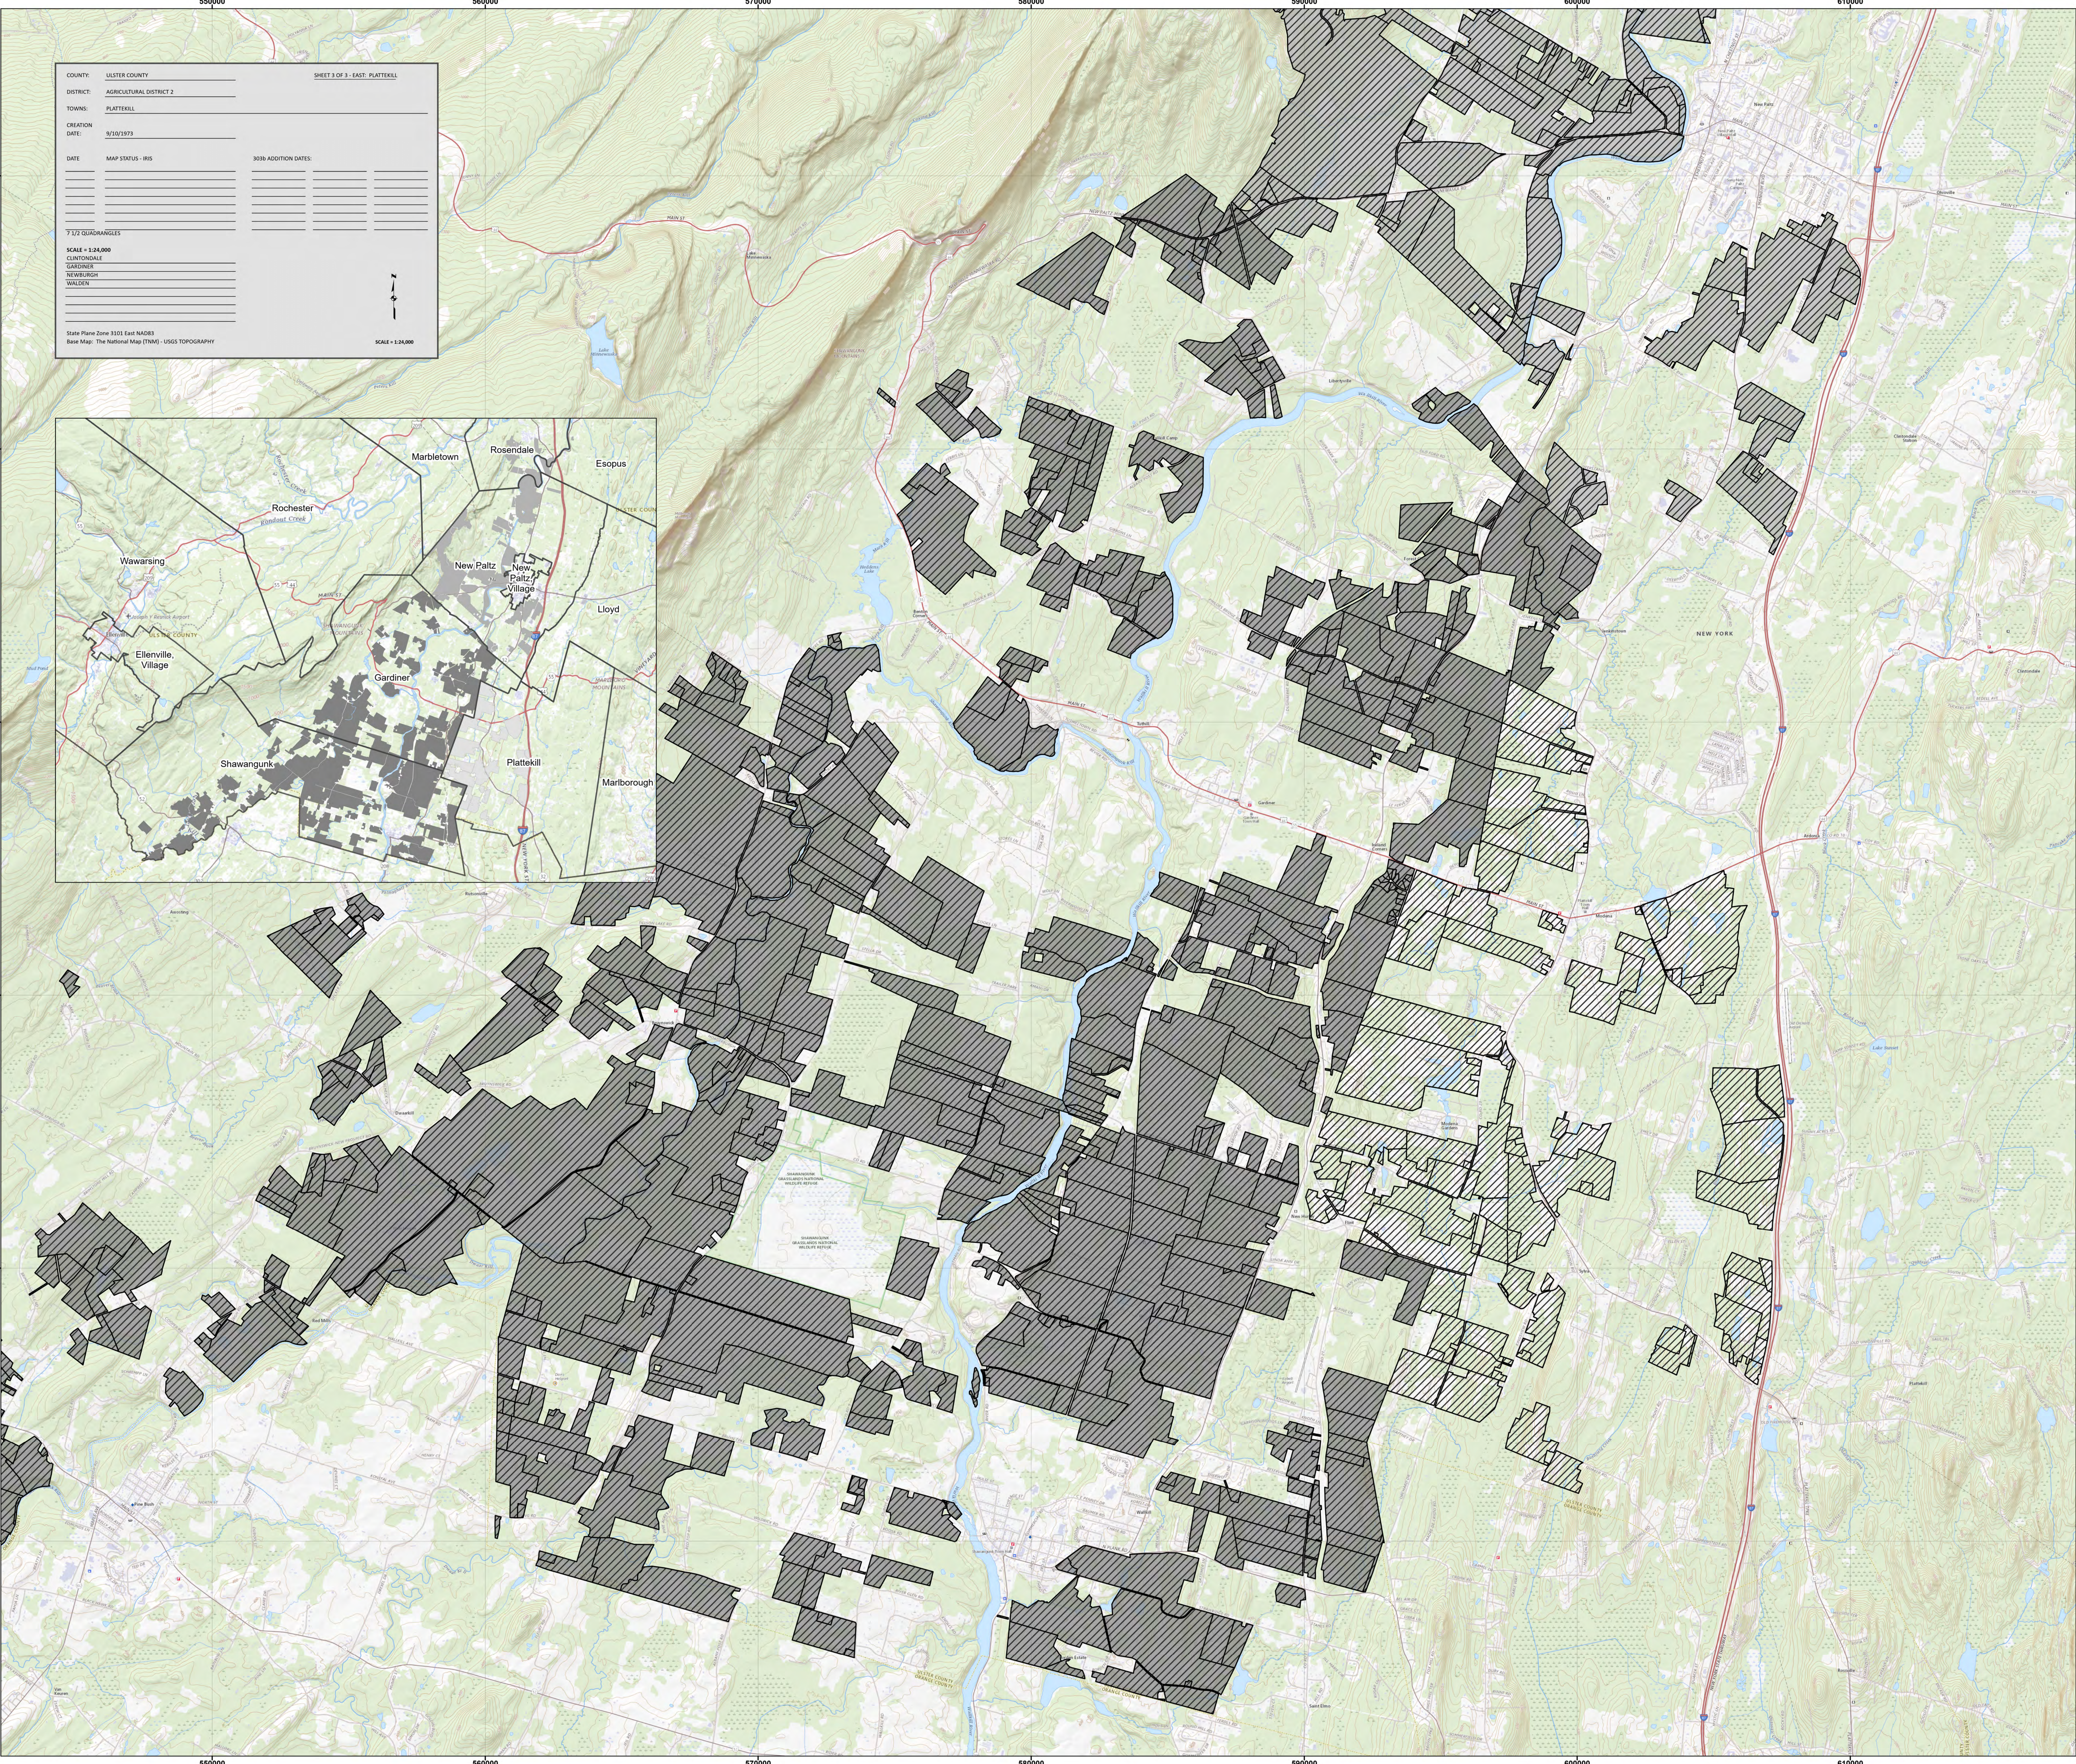

550000 560000 570000 580000 590000 600000 610000

COUNTY: ULSTER COUNTY SHEET 3 OF 3 - EAST: PLATTEKILL

DISTRICT: AGRICULTURAL DISTRICT 2

TOWNS: PLATTEKILL

CREATION DATE: 9/30/2013

DATE MAP STATUS - RIS 303B ADDITION DATES:

Base Map: The National Map (TM) - USGS TOPOGRAPHY

SCALE = 1:24,000

1060000 1050000 1040000 1030000 1020000 1010000

1060000 1050000 1040000 1030000 1020000 1010000

550000 560000 570000 580000 590000 600000 610000