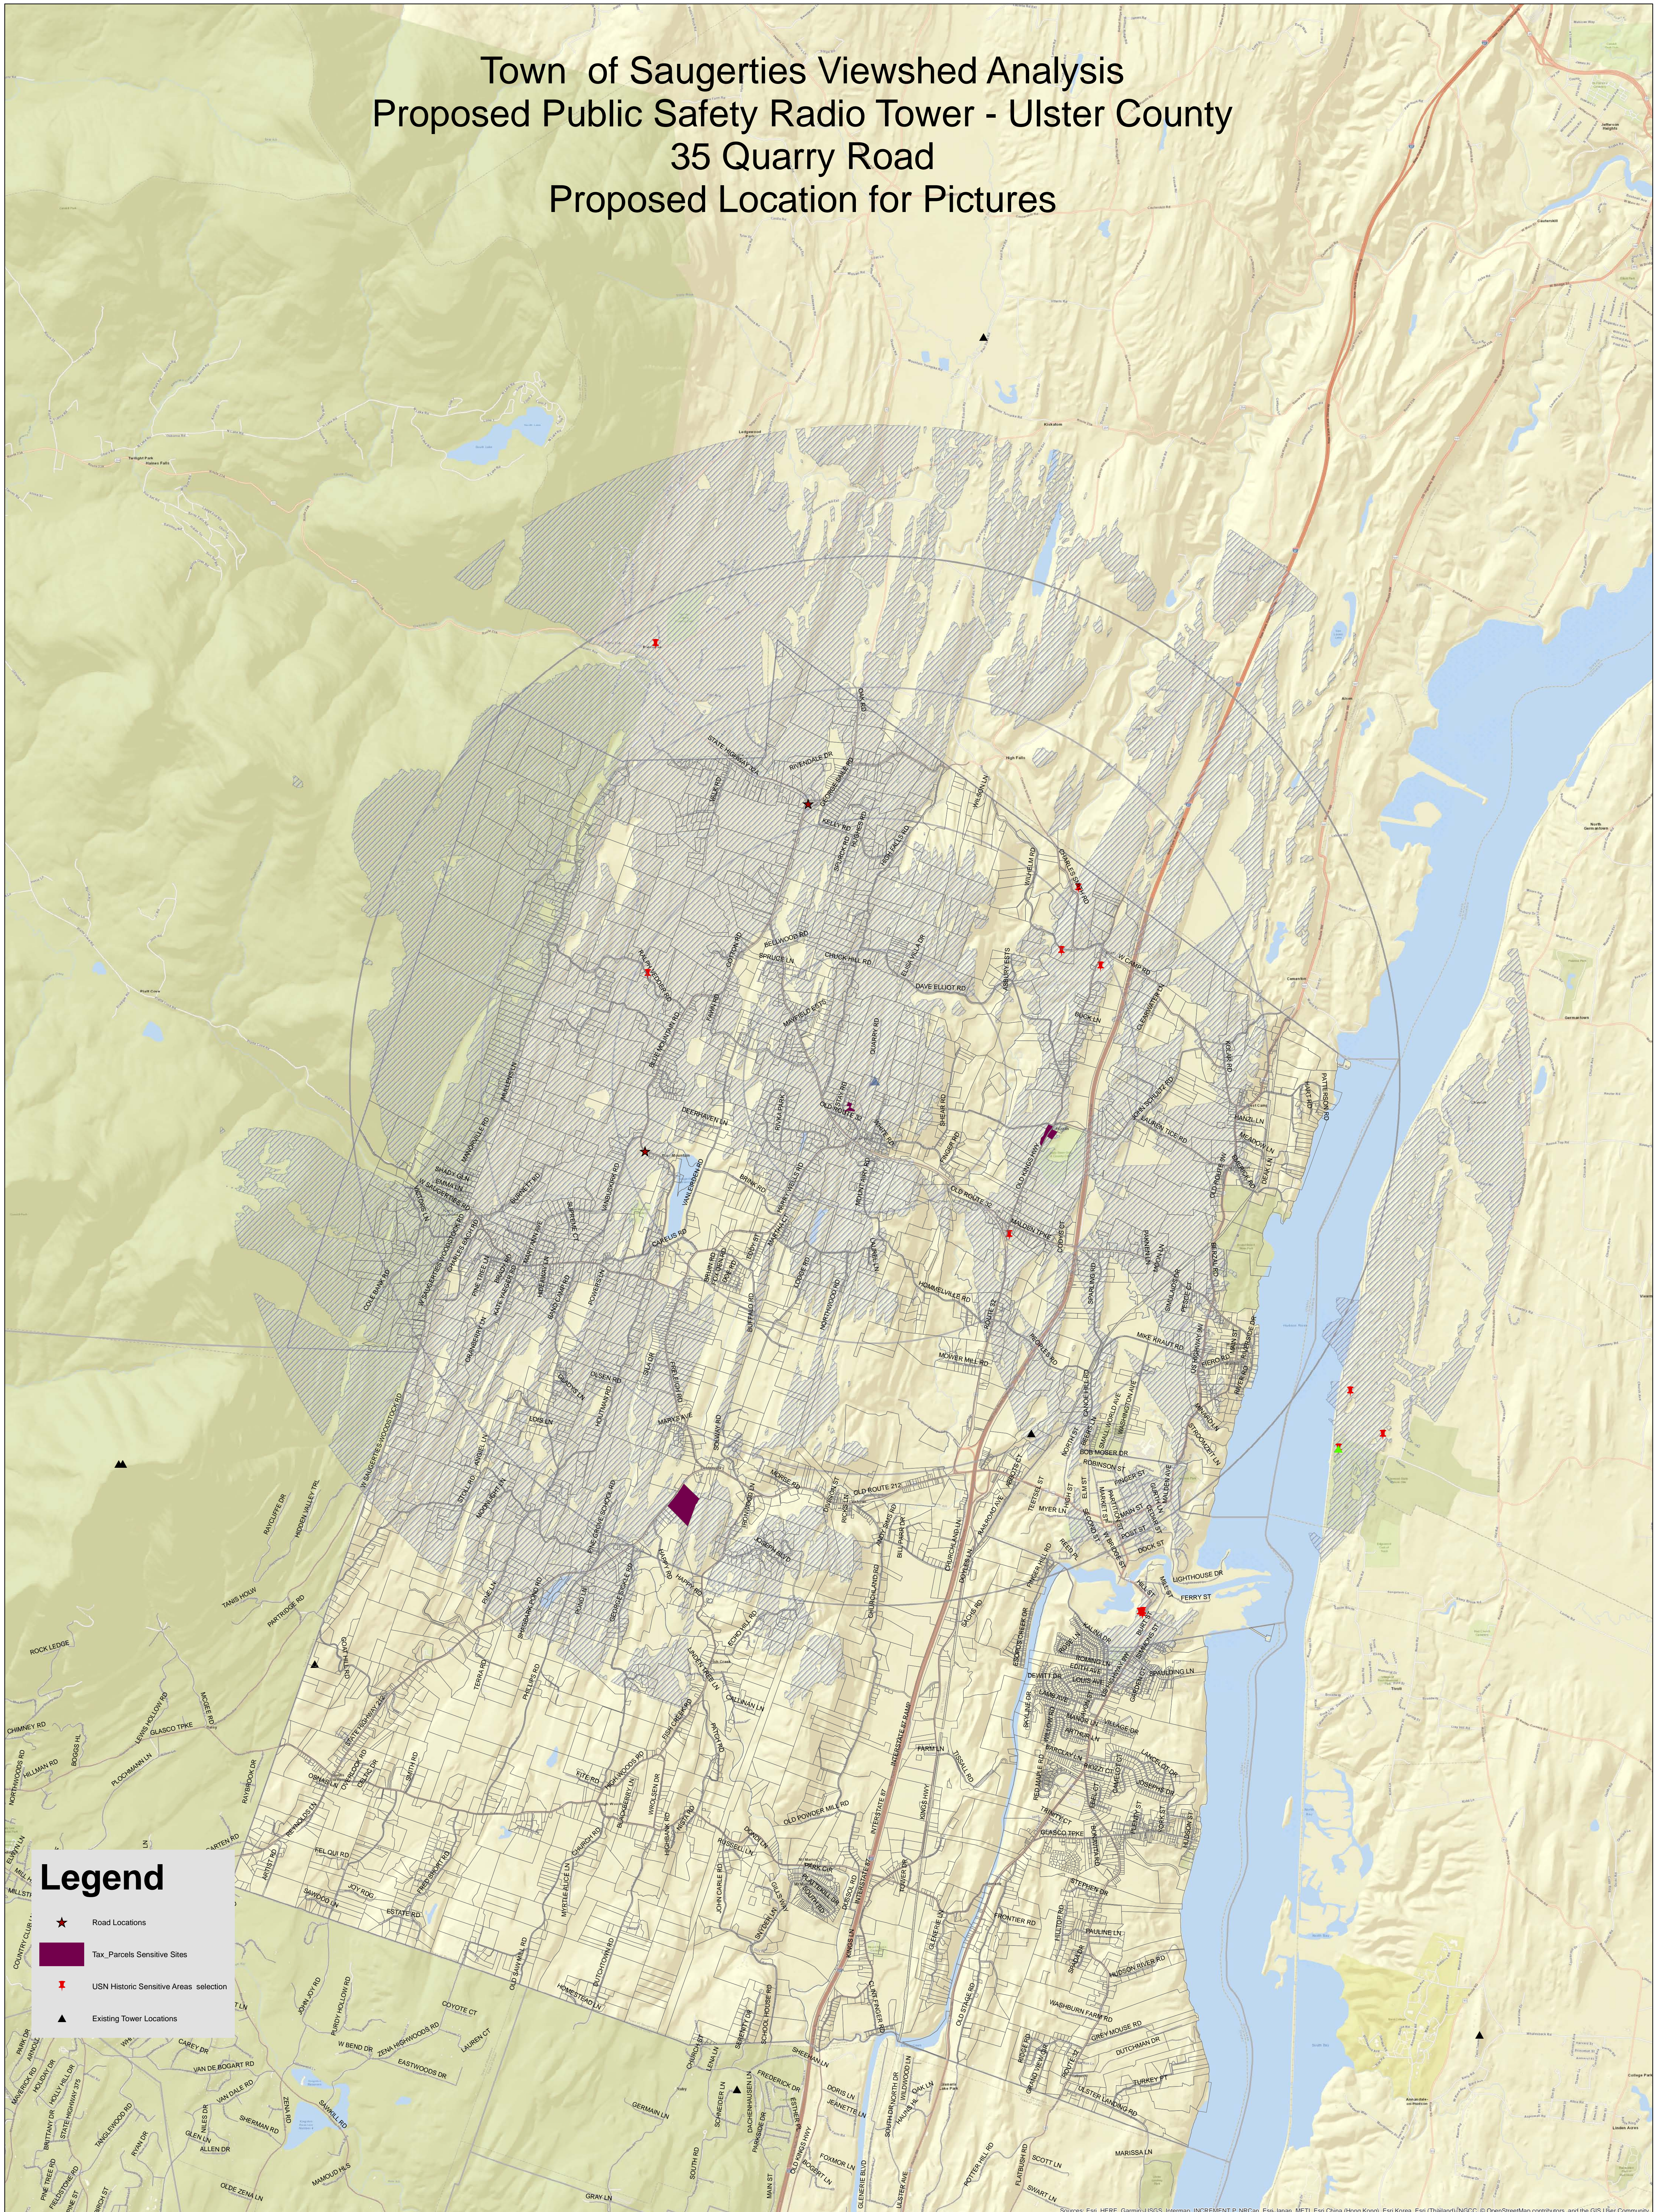

Town of Saugerties Viewshed Analysis

Proposed Public Safety Radio Tower - Ulster County

35 Quarry Road

Proposed Location for Pictures

Legend

- ★ Road Locations
- Tax Parcels Sensitive Sites
- ✠ USN Historic Sensitive Areas selection
- ▲ Existing Tower Locations