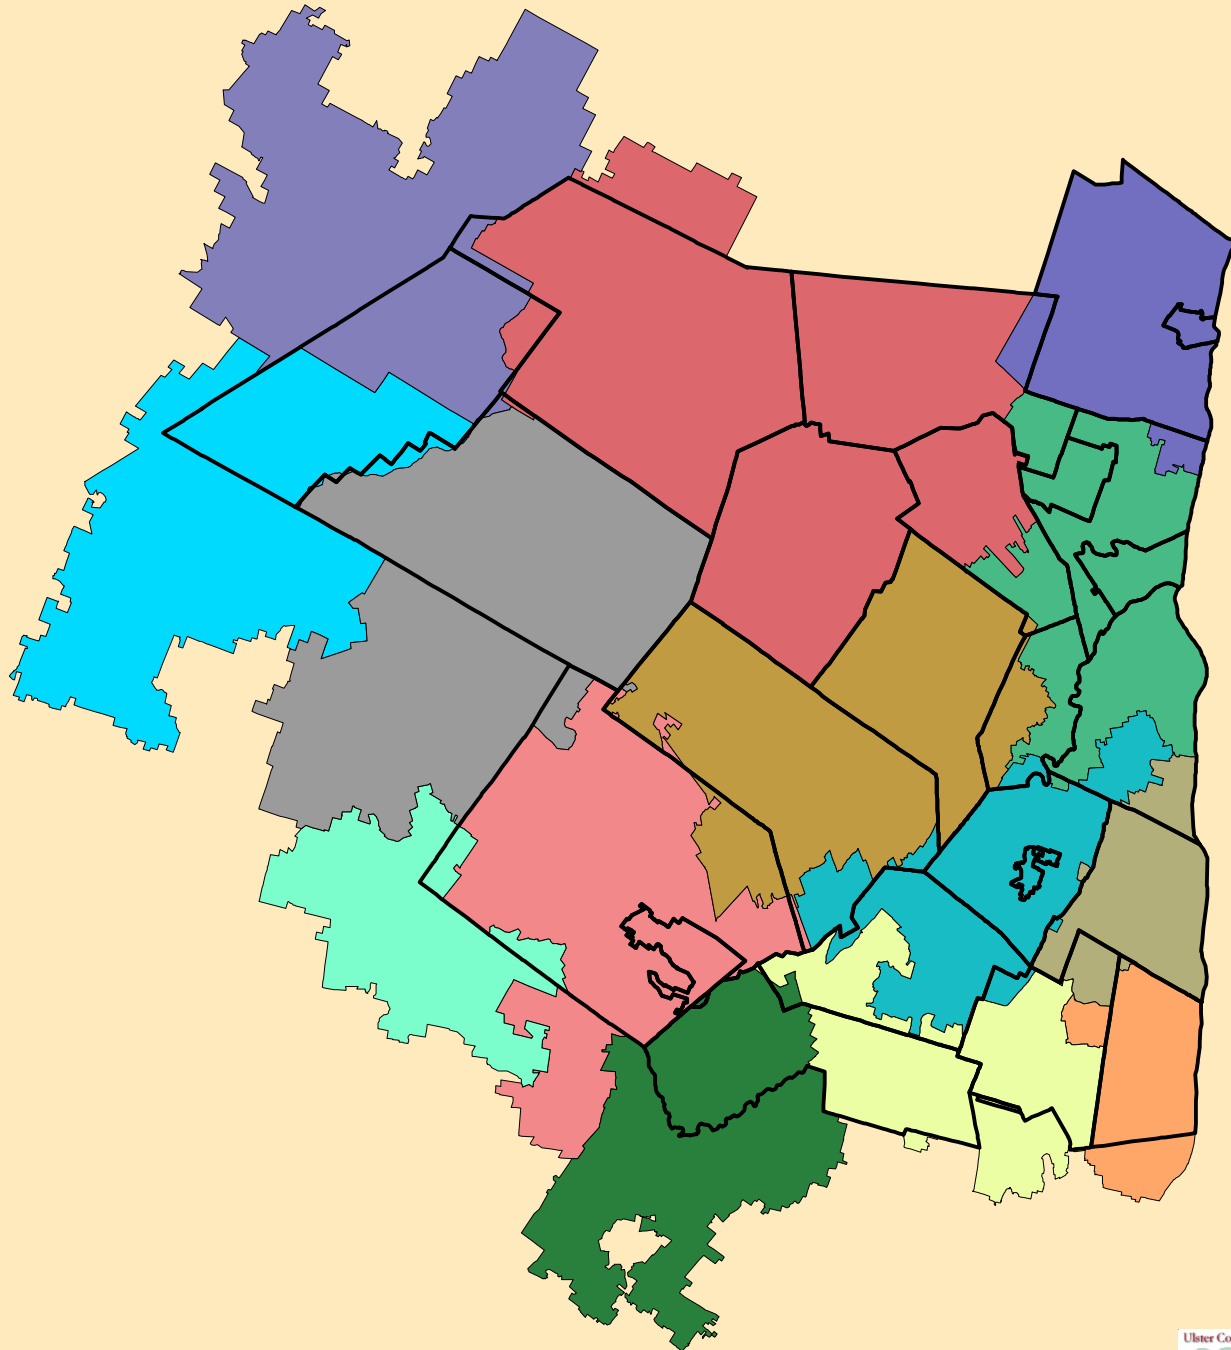

School Districts in Ulster County

Legend

- Ulster County Municipalities
- Ellenville Central
- Fallsburg Central
- Highland Central
- Kingston City
- Livingston Manor
- Margaretville
- Marlboro Central
- New Paltz Central
- Onteora Central
- Pine Bush Central
- Rondout Valley
- Saugerties Central
- Tri-Valley Central
- Walkill Central