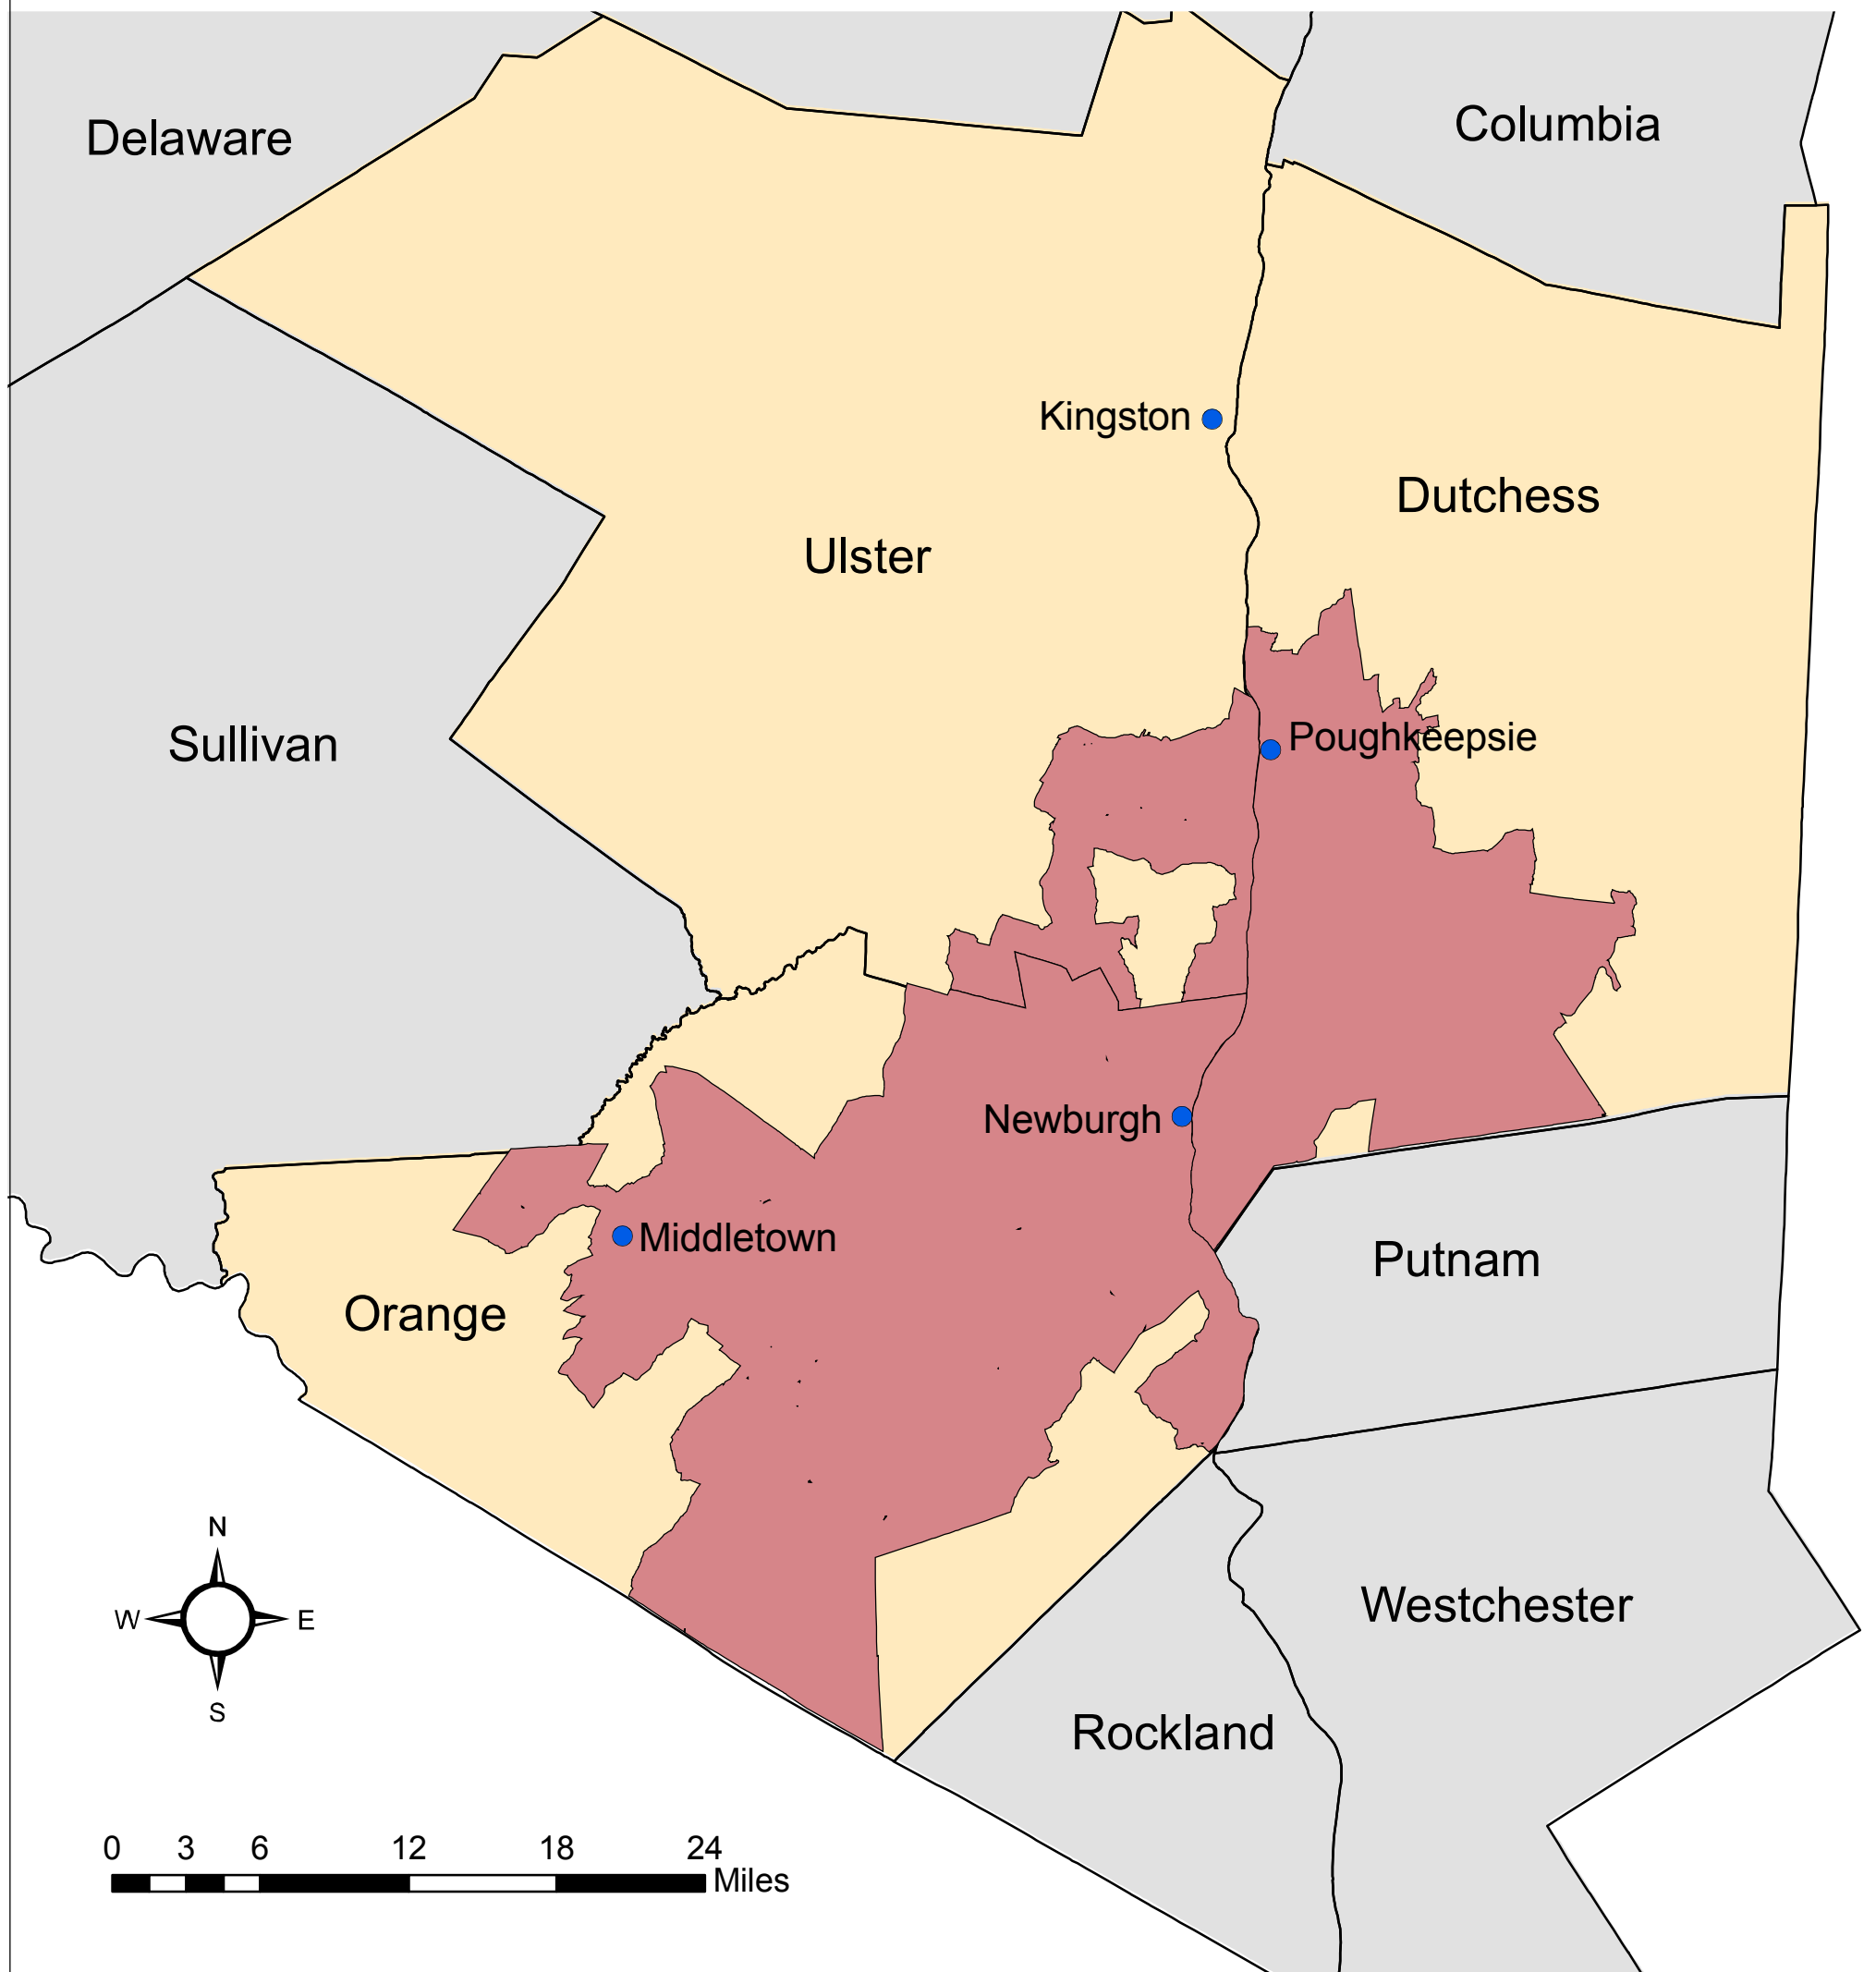

Mid-Hudson Valley Transportation Management Area

Legend

 Mid-Hudson Valley Transportation Management Area

Notes:

Boundaries shown are based on Census 2000 data

Prepared By Ulster County Transportation Council June 2007