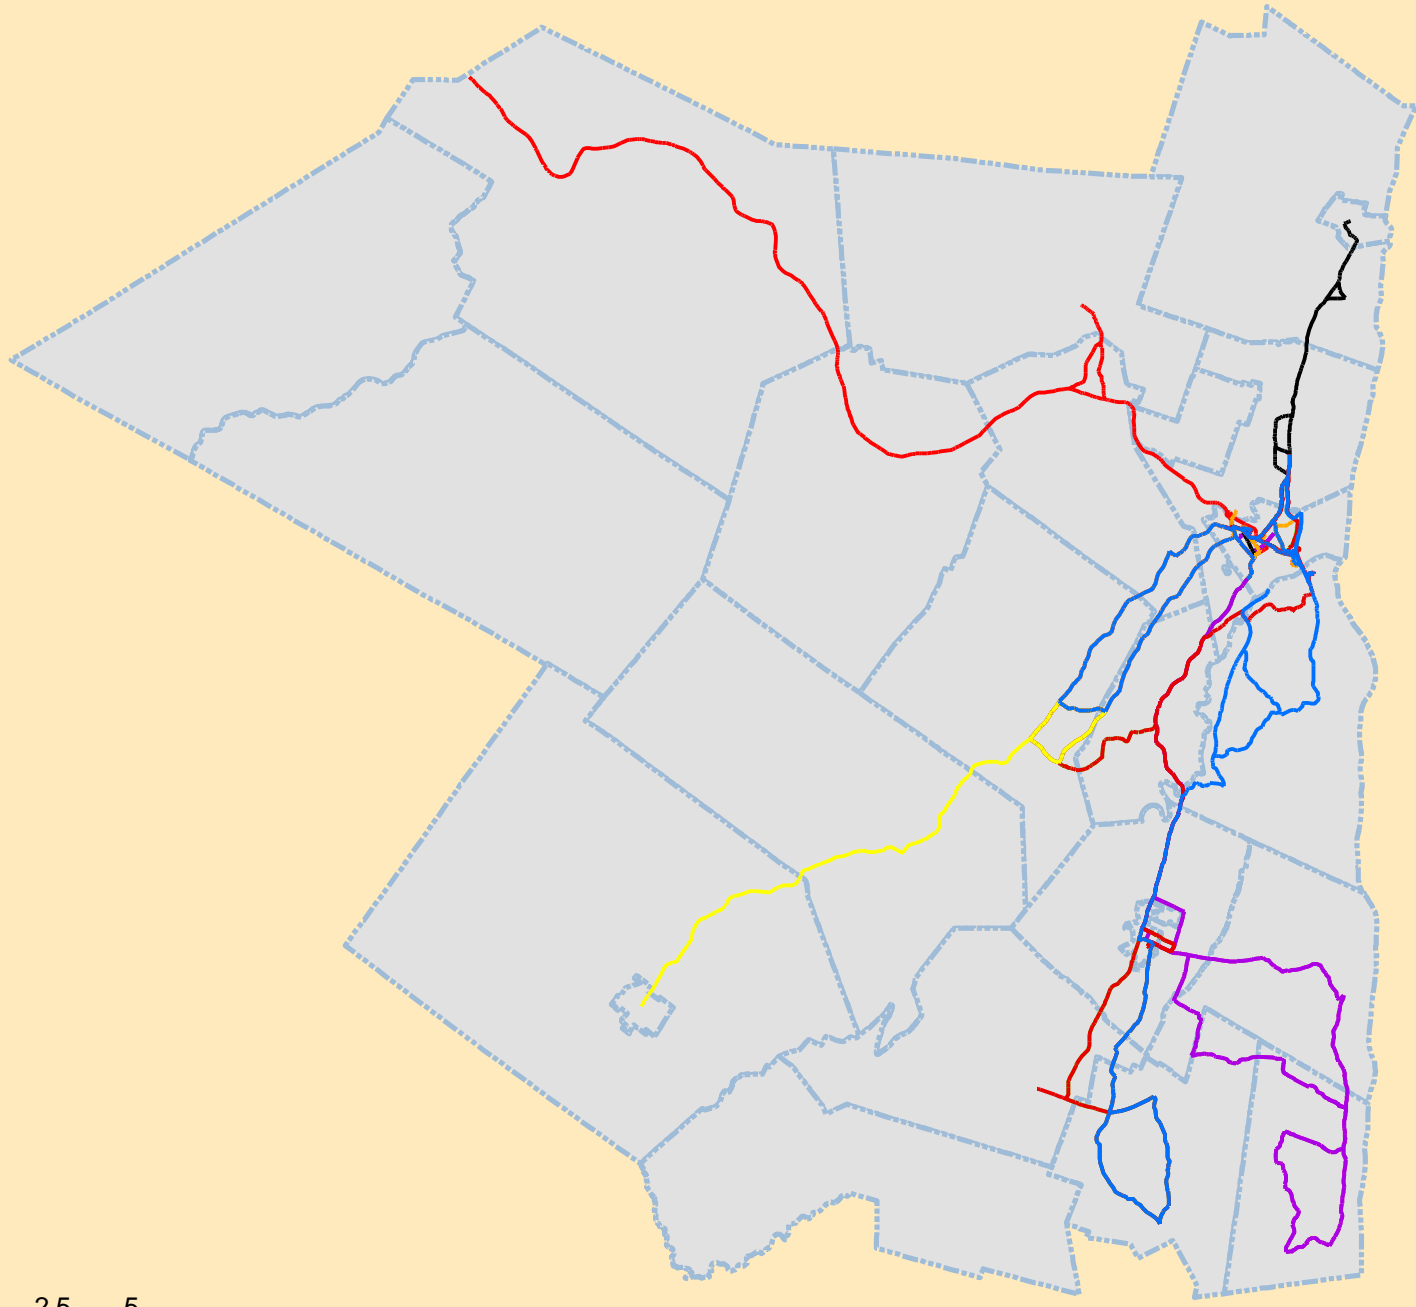

Ulster County Area Transit (UCAT) Routes

City of Kingston

Legend

- Transit Routes**
- Ellenville Run
 - Kingston Run
 - New Paltz AM
 - New Paltz Run
 - Para 1 AM Run
 - Para 1 PM Run
 - Para 2 Run
 - Pinehill Run
 - Saugerties Run
- Municipalities