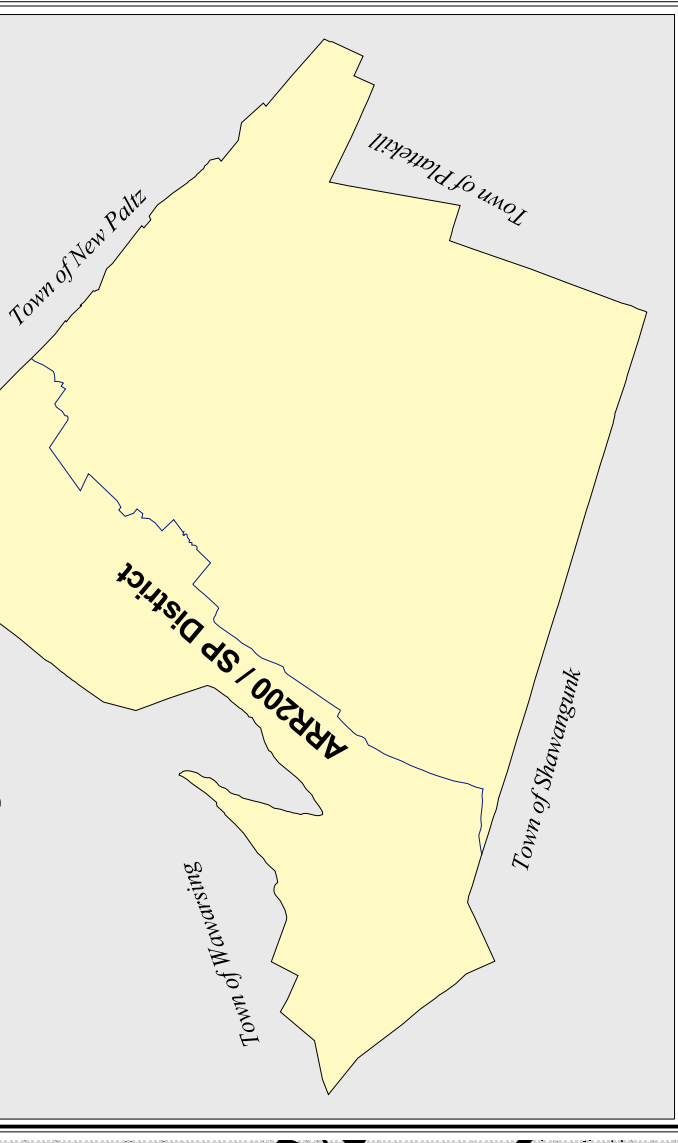

This map represents the subdistrict boundaries presented at the 6 July 2005 Public Hearing

**Location Key**

**Legend Key**

- Town of Gardiner Boundary
- Shawangunk Ridge Protection Zone (SP)/AR80 Boundary
- SP Subdistrict Boundaries
- Tax parcels
- Elevation contours
- Roads
- Lakes and Rivers

**Town of Gardiner  
Shawangunk Ridge  
Protection Zone  
Subdistrict Boundaries**