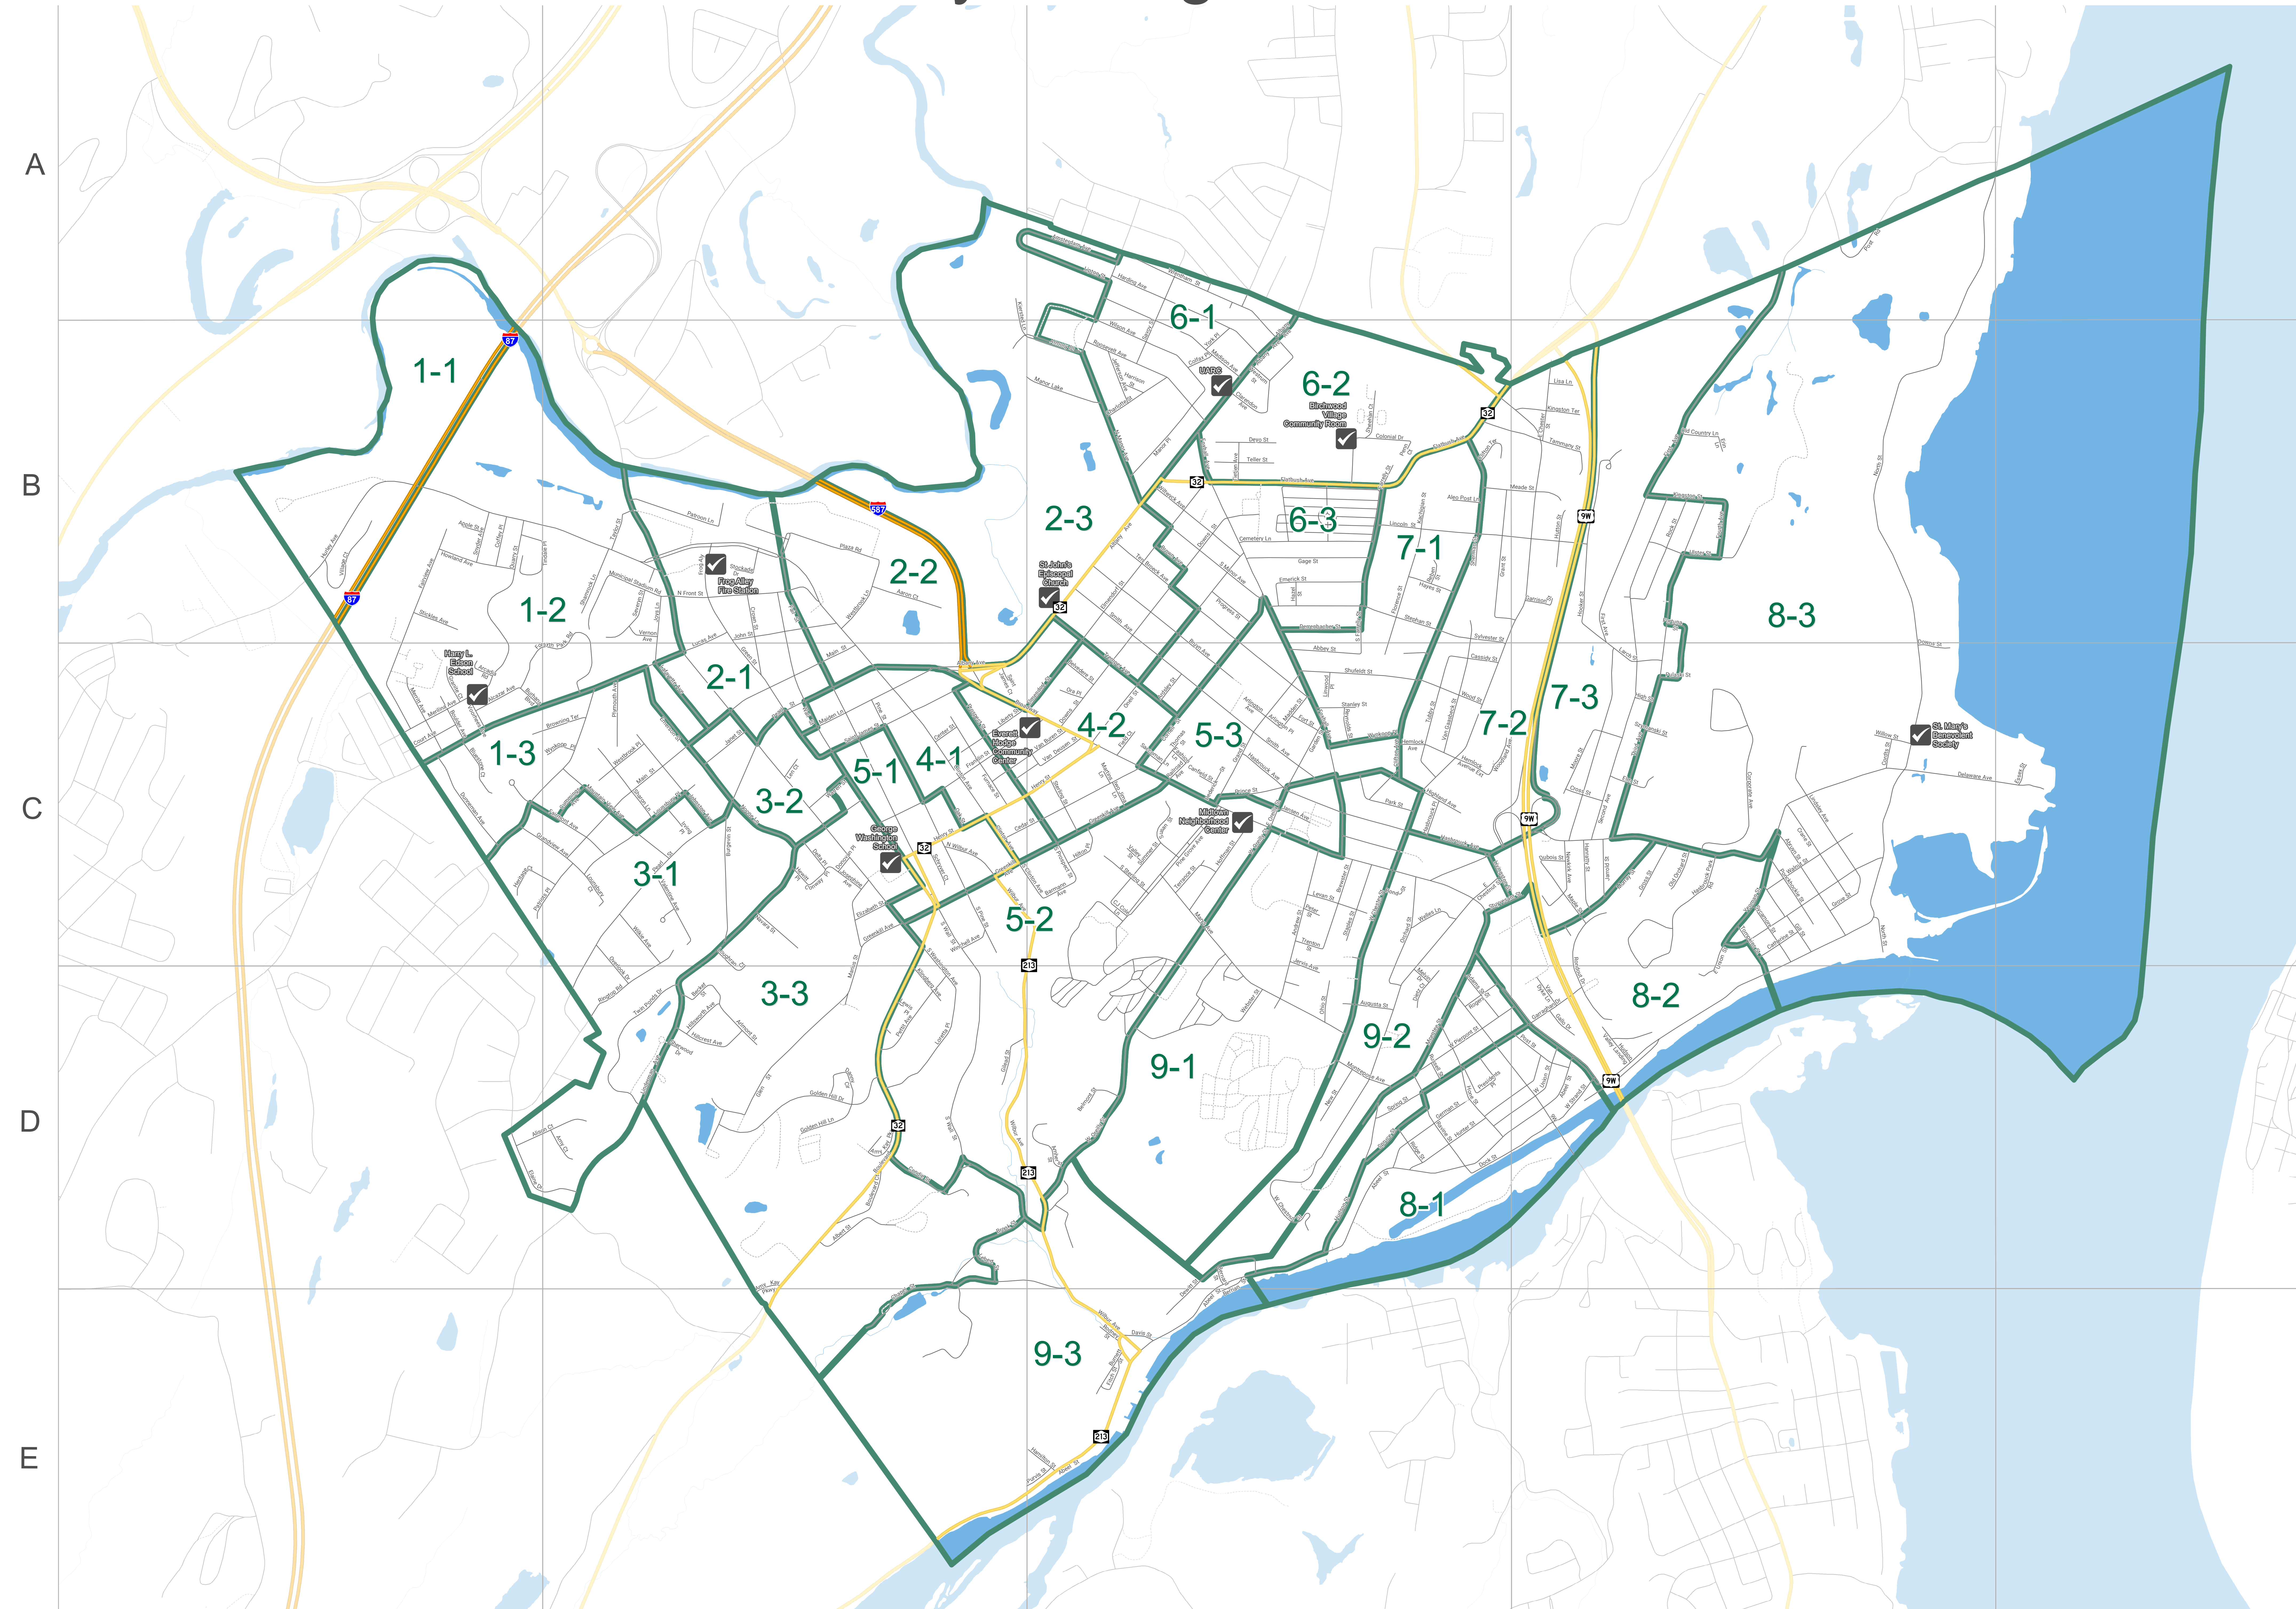

2017 City of Kingston Election Districts