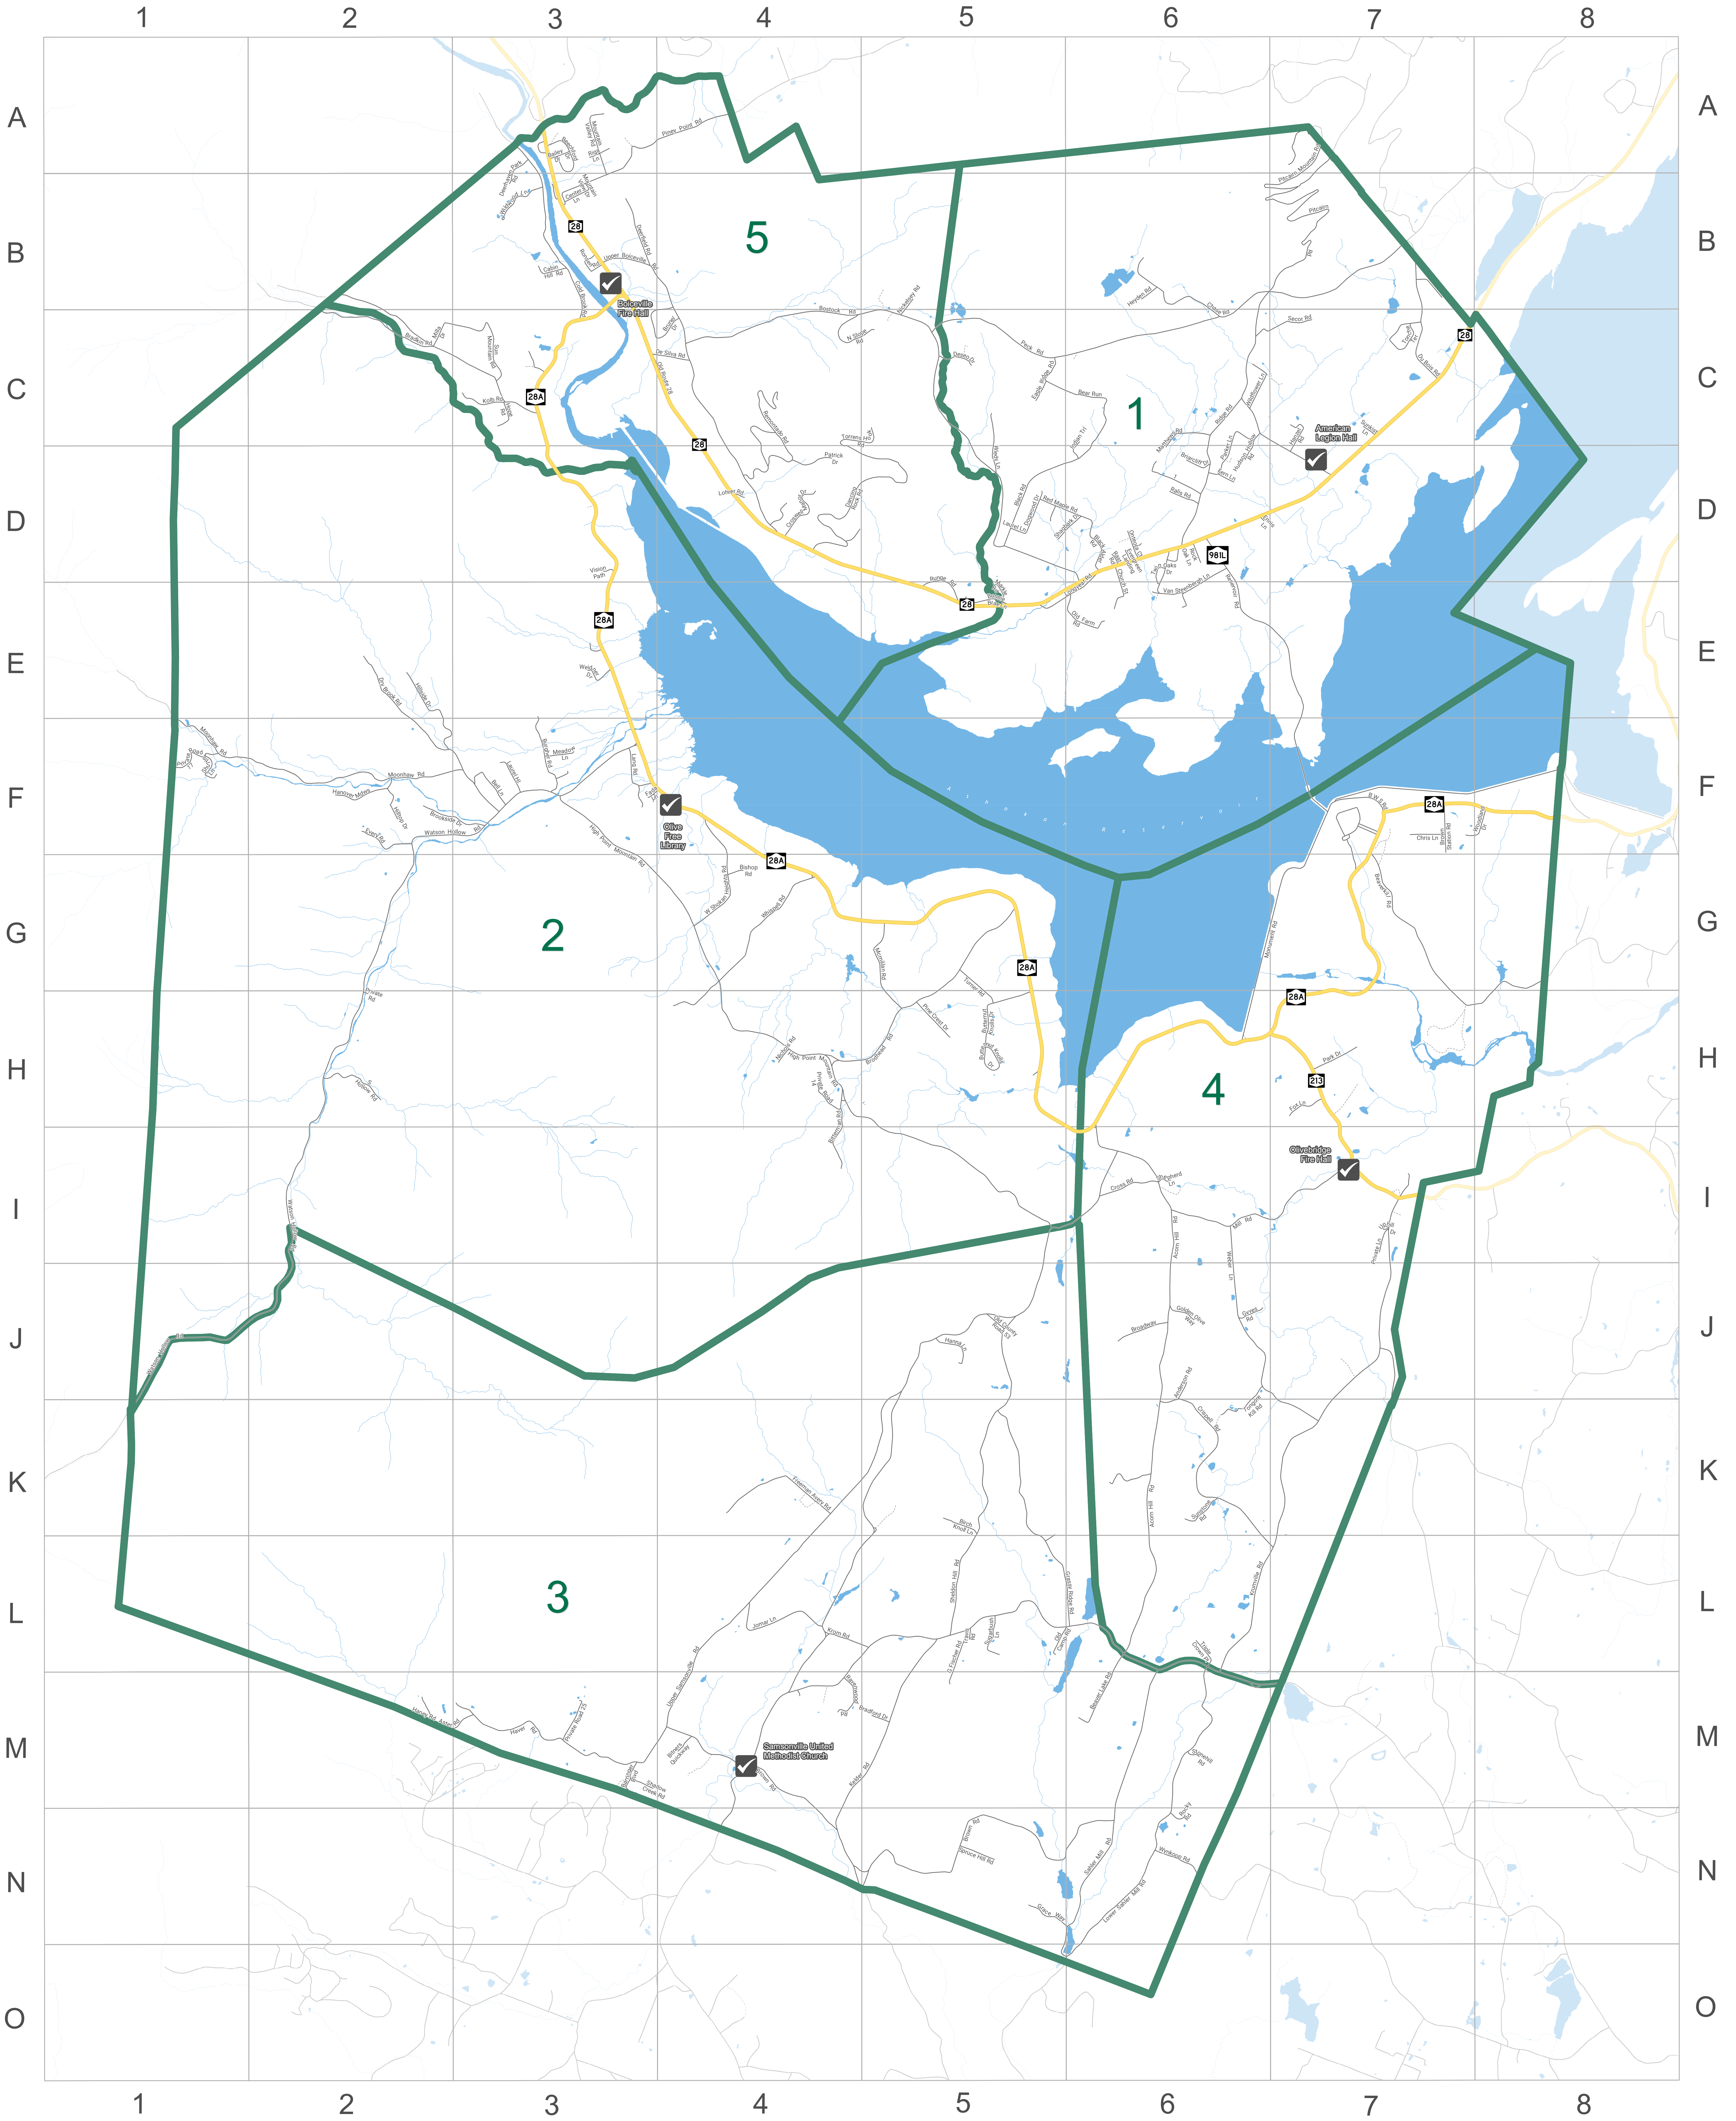

2017 Town of Olive Election Districts