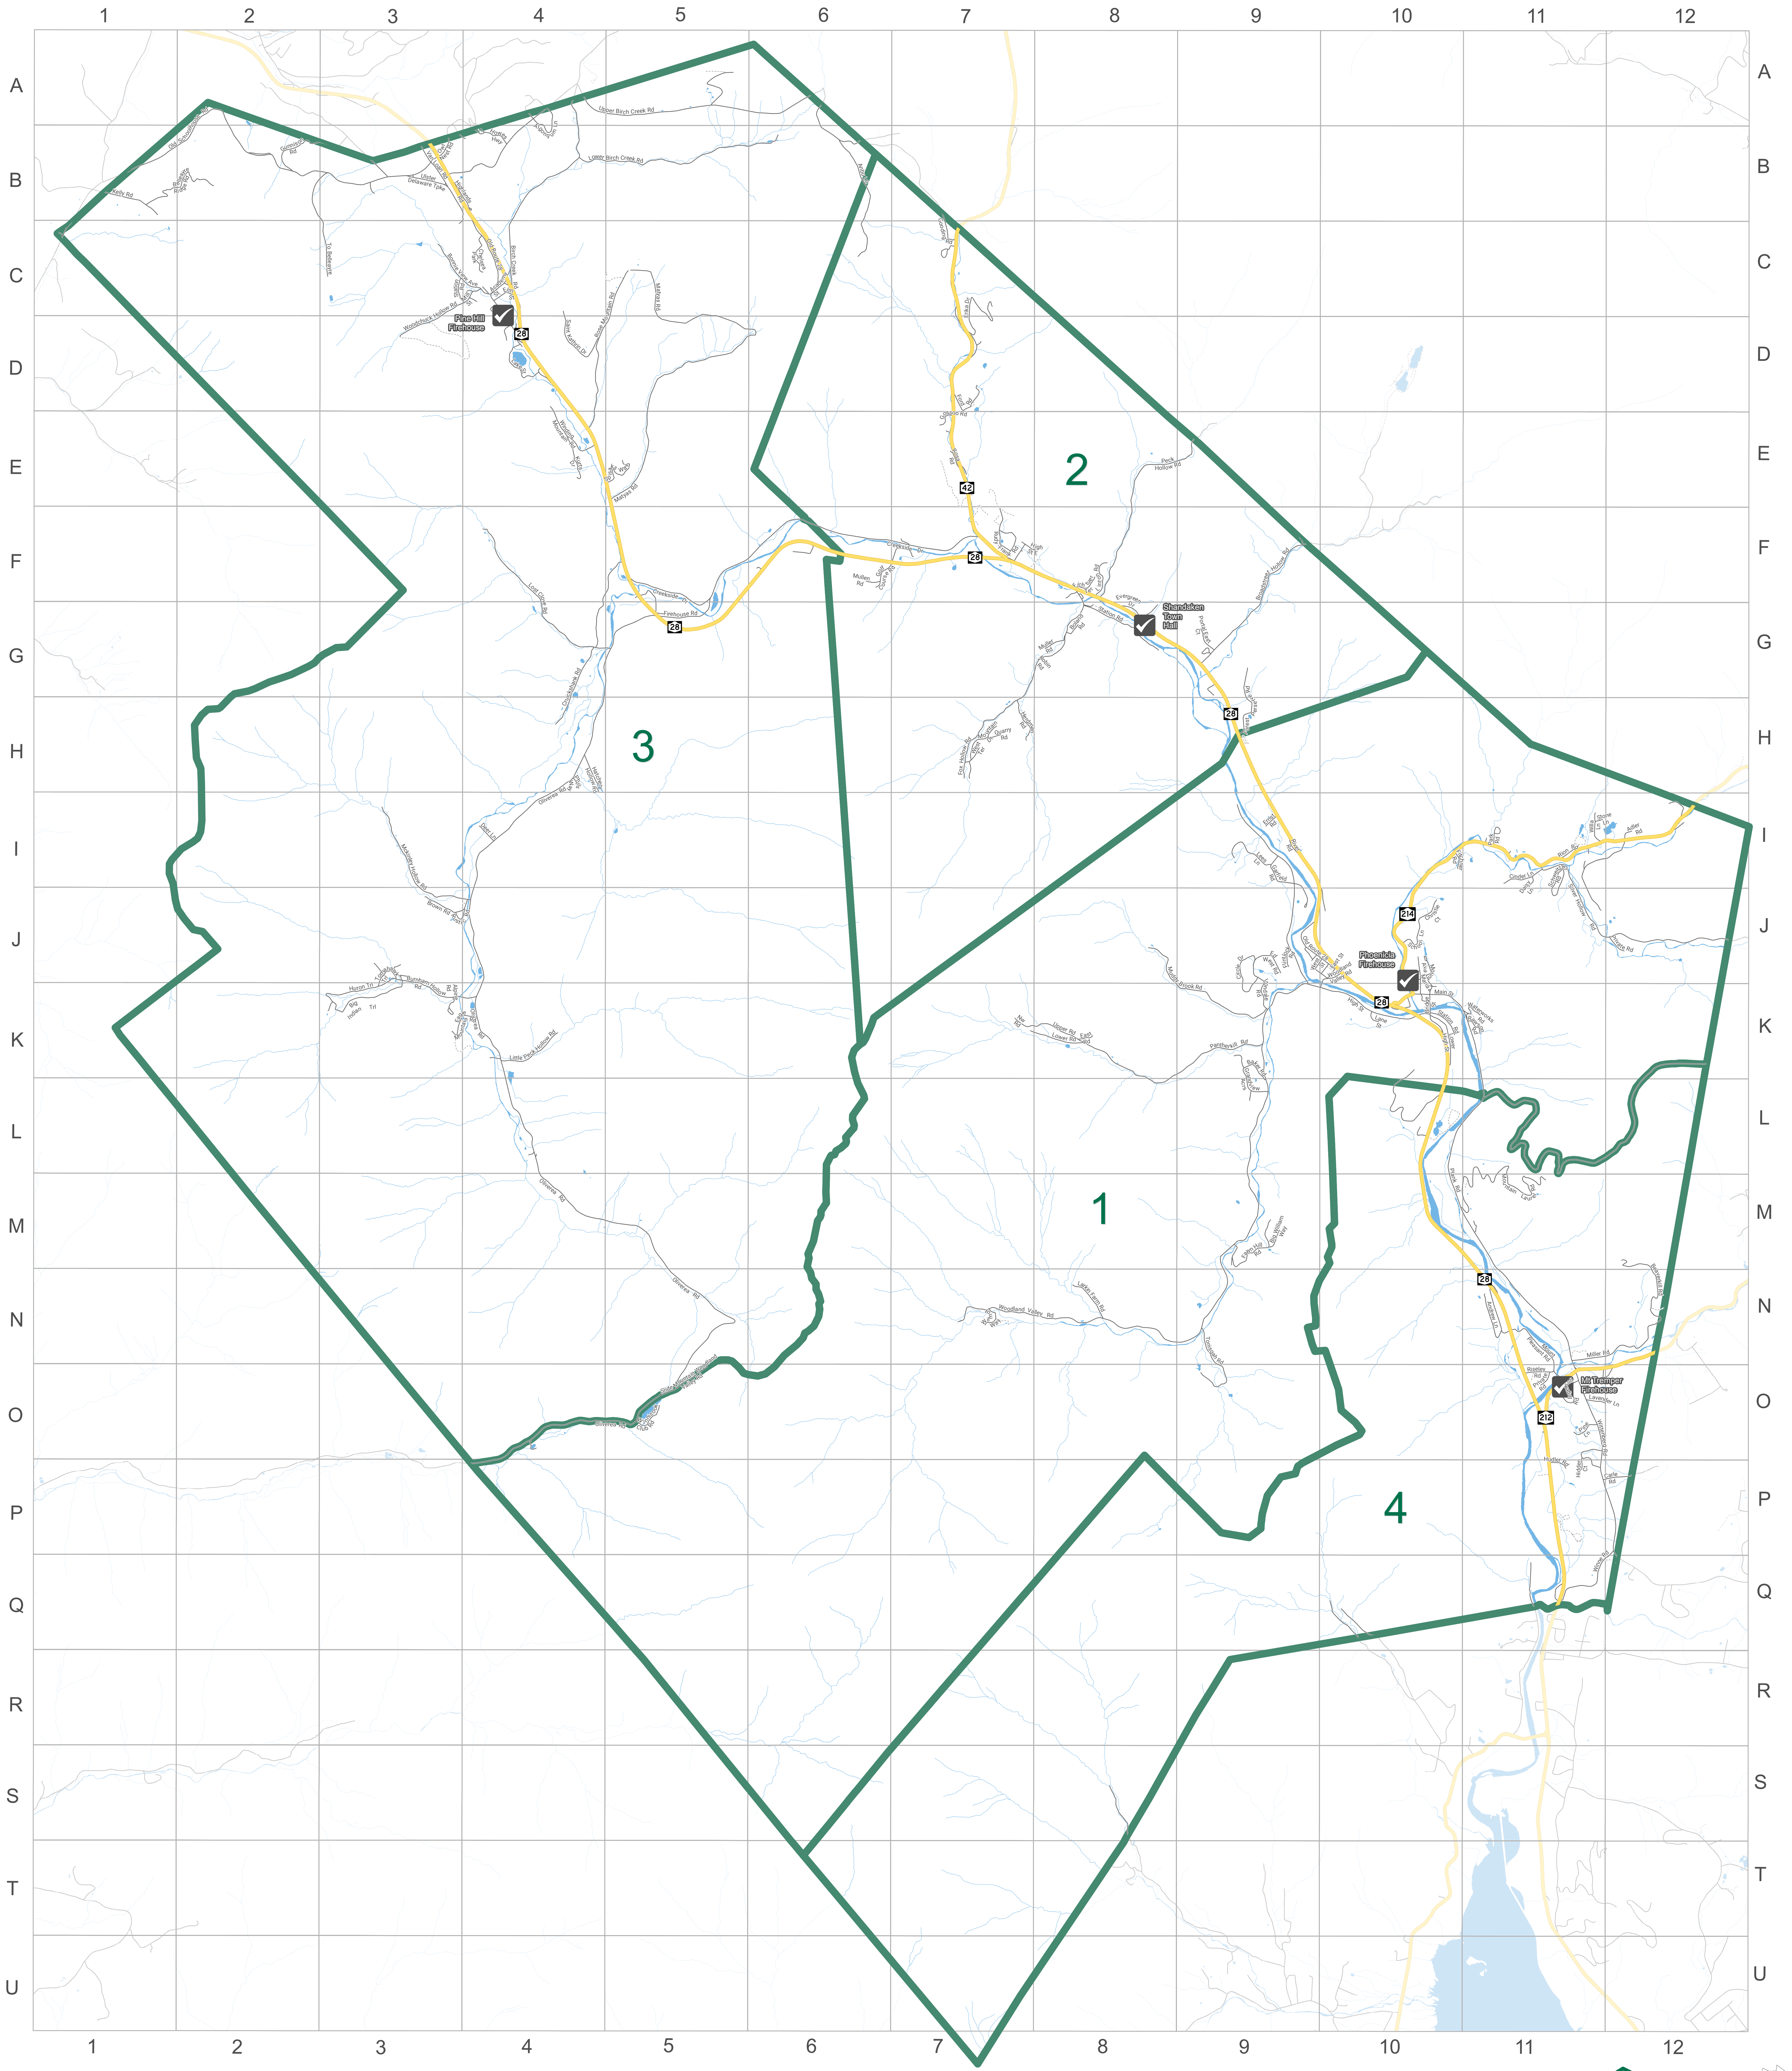

2017 Town of Shandaken Election Districts